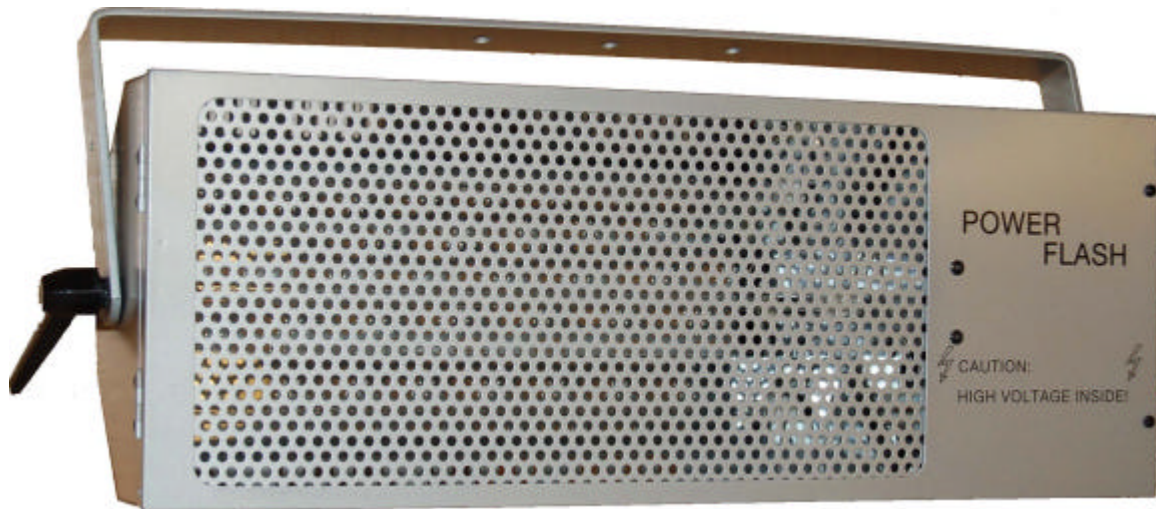

Indusec

PRESS RELEASE

Indusec is launching Strobe 10, a new and effective flash light as burglar protection. Strobe 10 is especially designed to produce a blinding effect, an intensive flash light. The intruder stops already in the door. It produces 0-12 flashes per second, selectable.

Strobe 10 strengthens Indusec's product portfolio. As it only requires a 10 A fuse it completes the earlier flash light Strobe 16.

Strobe 10 and 16 are with advantage combined with Inferno sound barriers for maximum effect, but can be used as a stand-alone security device.

Indusec is the world leader in high efficiency and advanced audio security products. The products are marketed under the name of Inferno and are installed at places or objects where a high security level is wished.